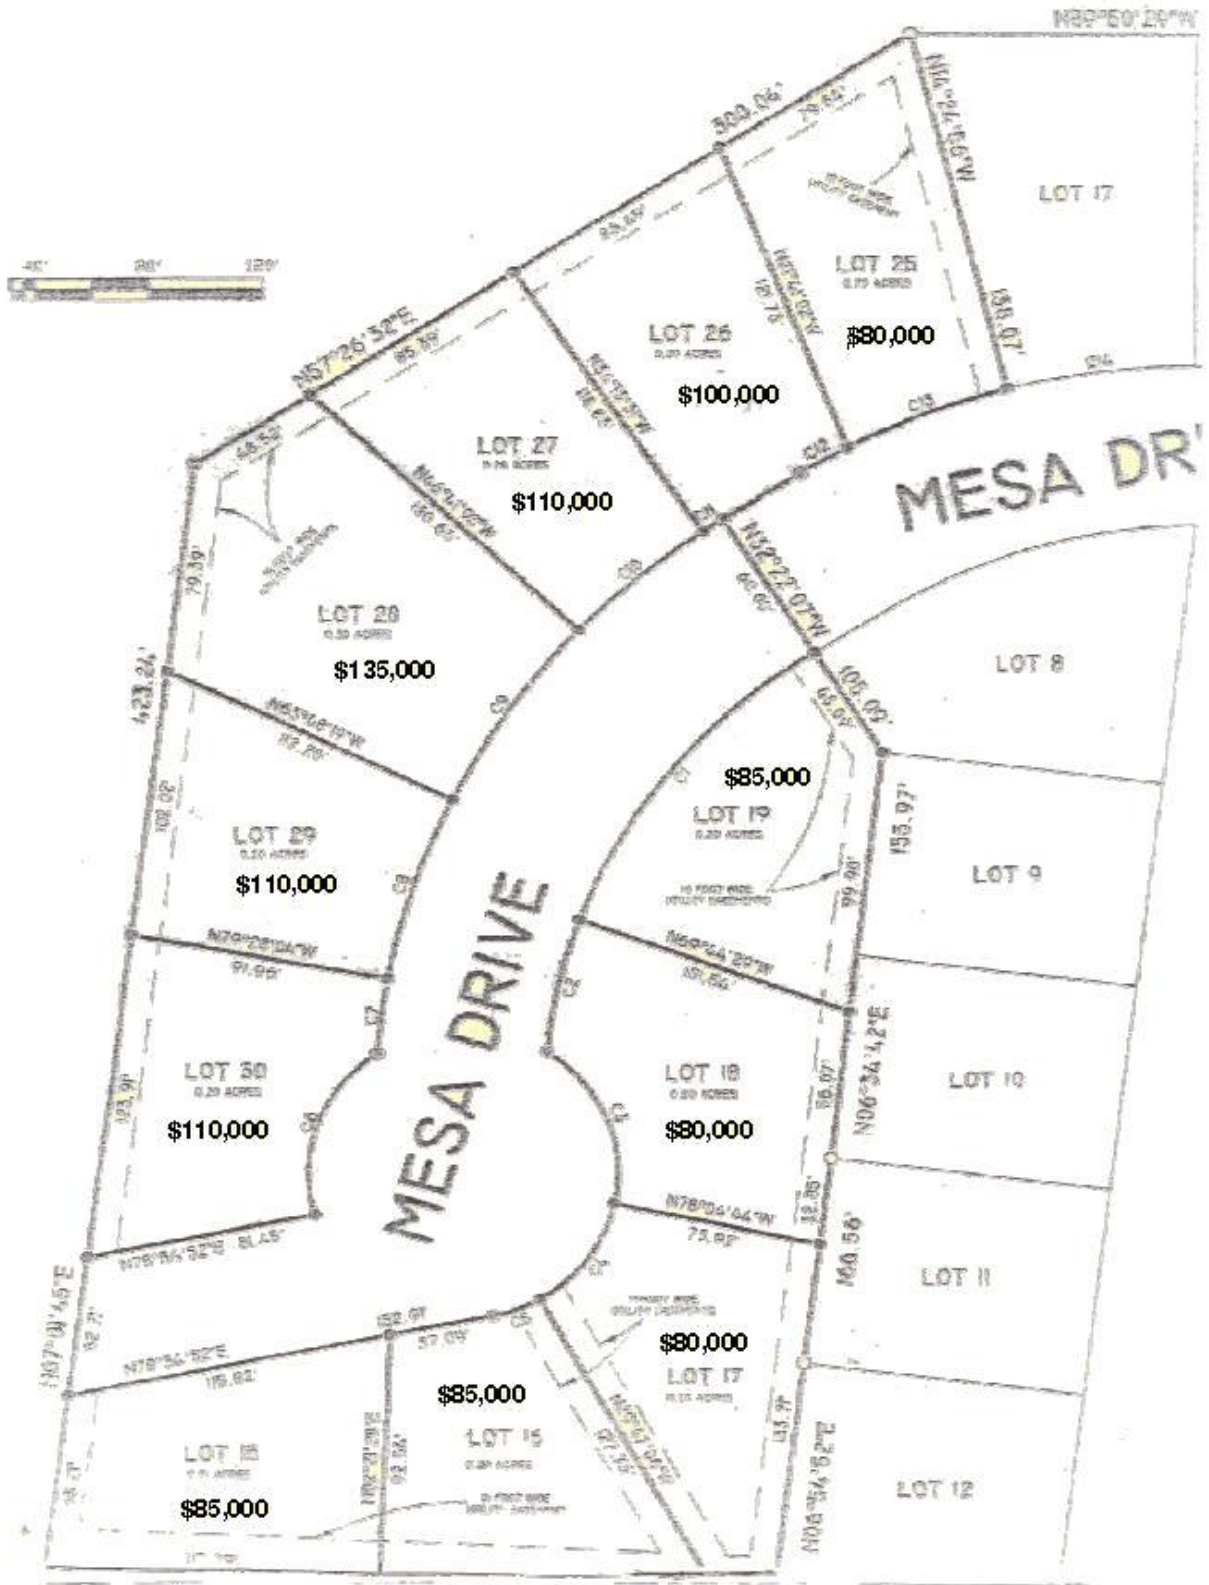

MESA HEIGHTS WEST PLAT MAP

PRESENTED BY: BRIAN VAUGHAN RE/MAX Eagle's Nest
970-903-2520